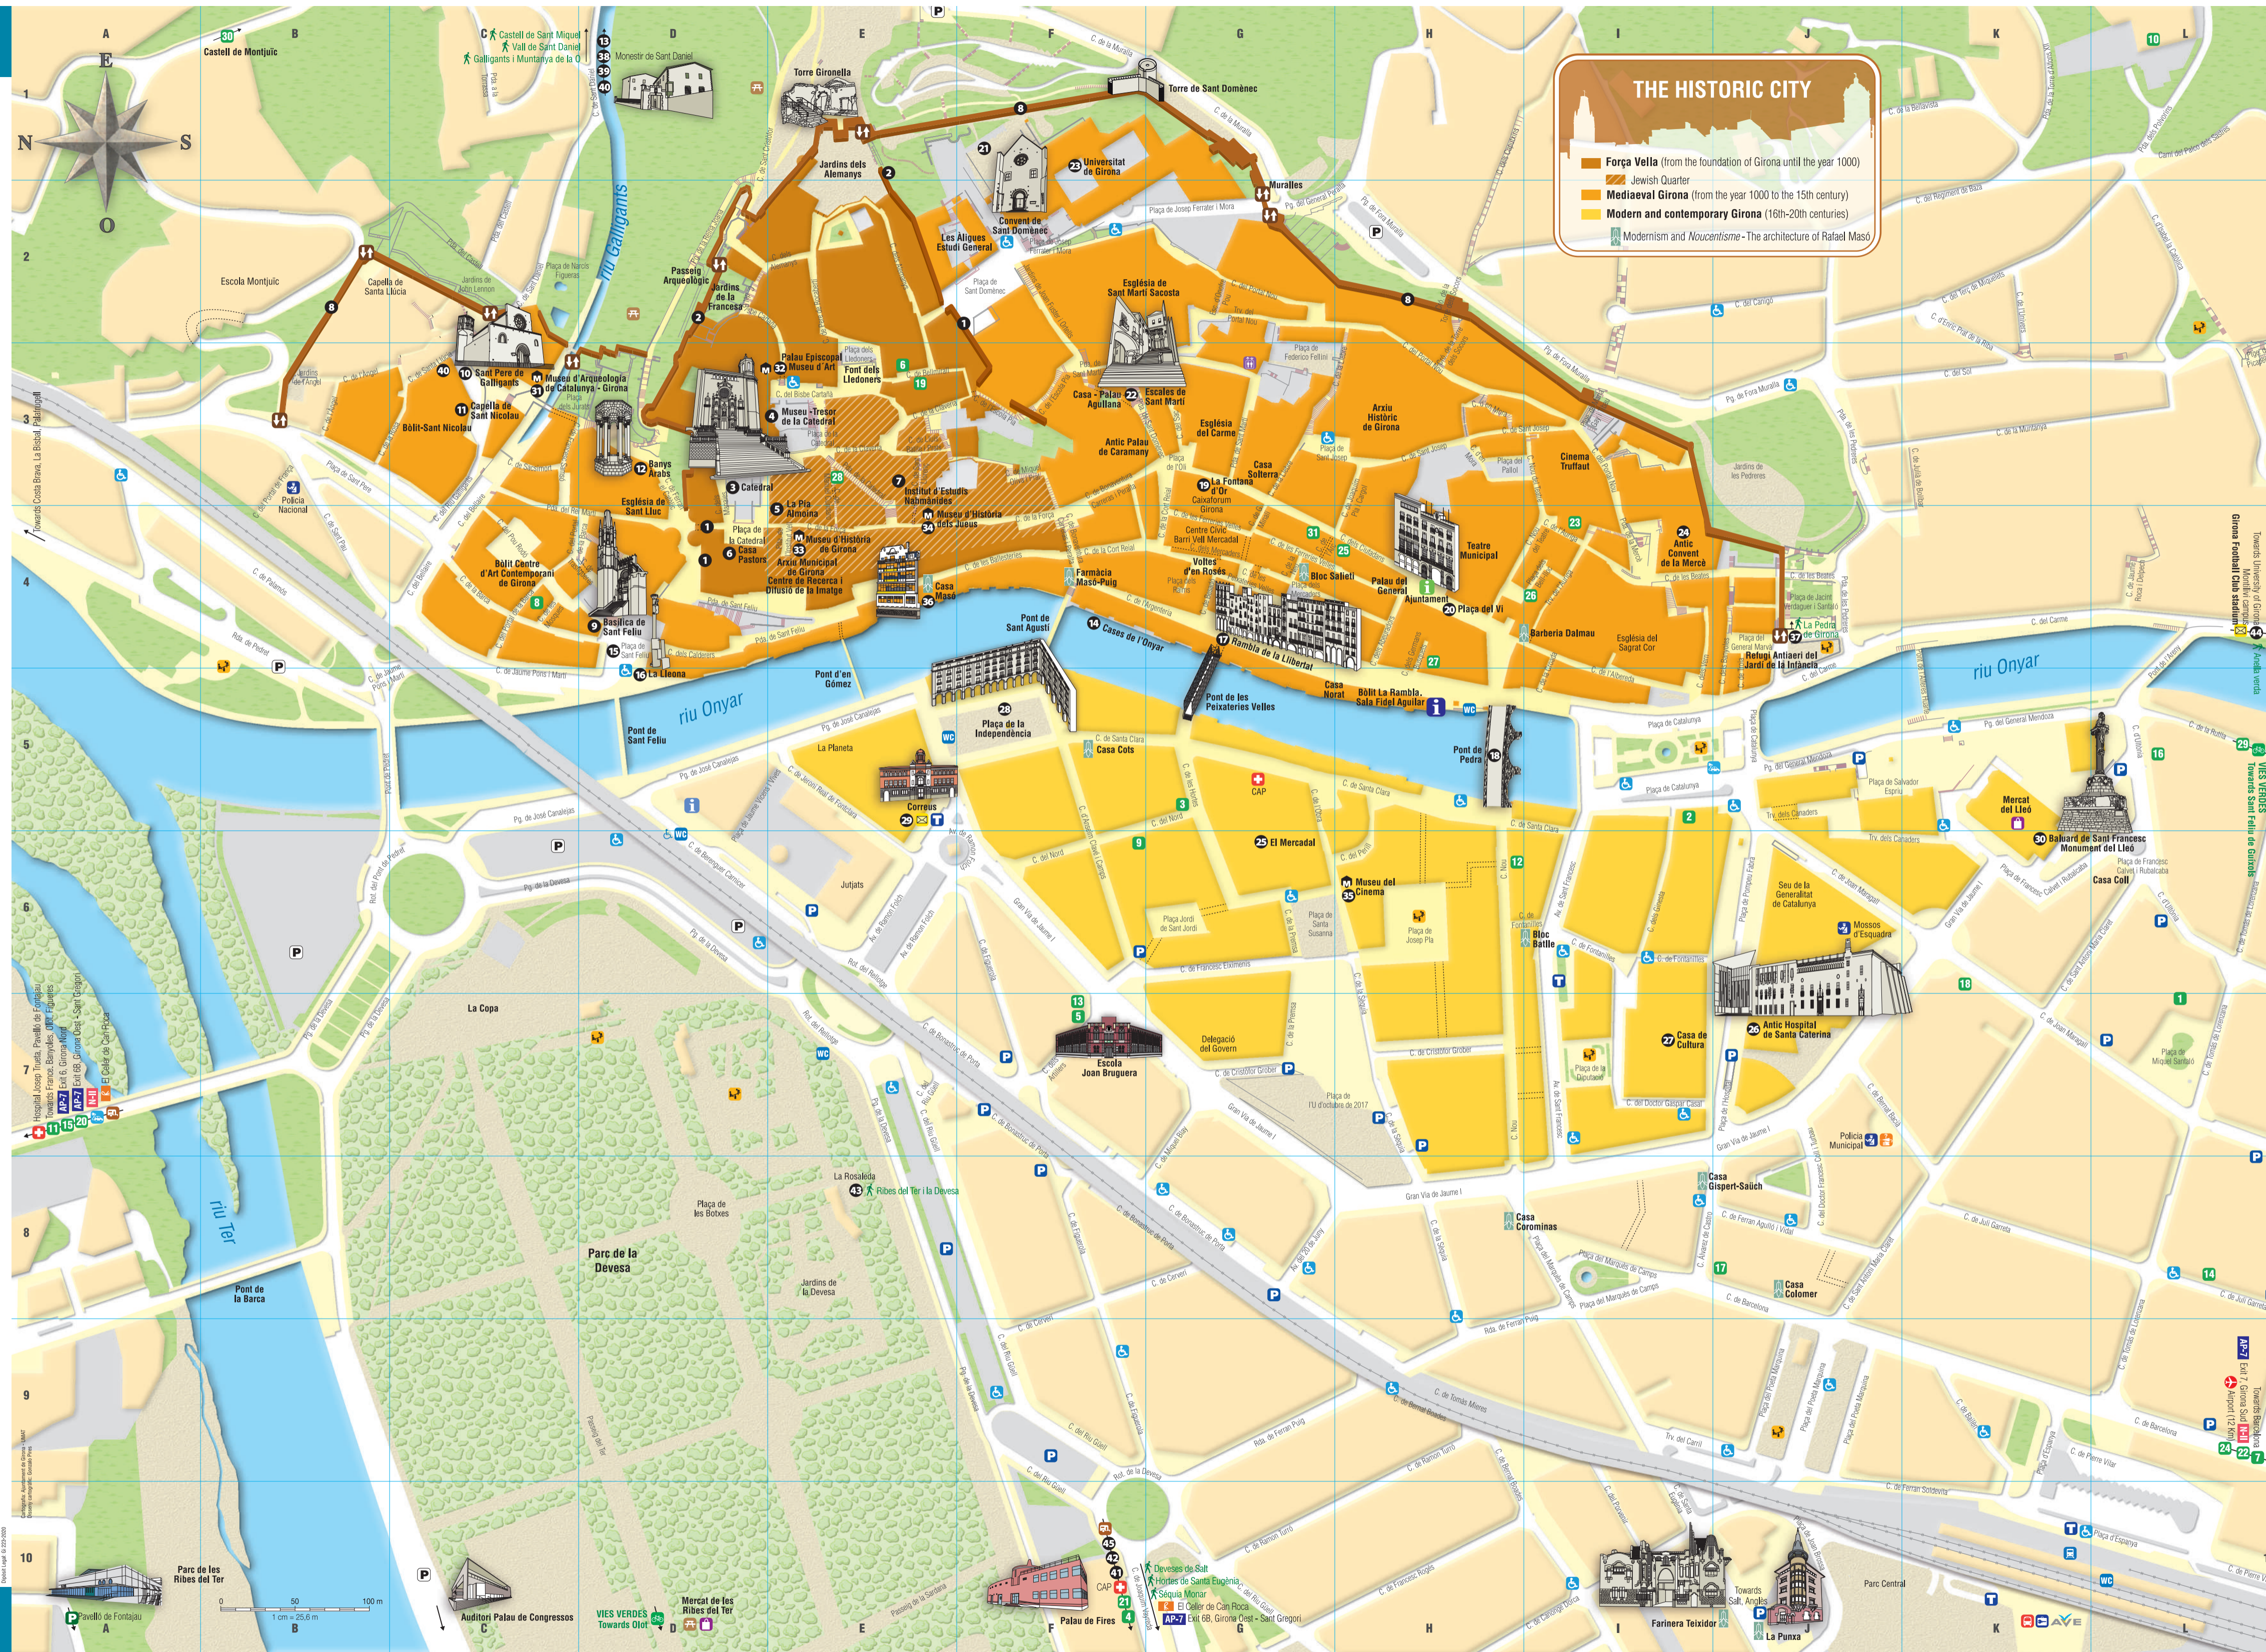

THE HISTORIC CITY

- Força Vella (from the foundation of Girona until the year 1000)
- Jewish Quarter
- Medieval Girona (from the year 1000 to the 15th century)
- Modern and contemporary Girona (16th-20th centuries)
- Modernism and Noucentisme - The architecture of Rafael Masó

TOURISM RESOURCES AND SERVICES

- Tourist Office
- City Hall
- Accommodation
- Places of interest
- Access to city walls
- Picnic area
- Museums
- Children's playgrounds
- Lit
- Public toilets
- Medical services
- Post office
- Pay car park
- Free car park
- Coach park
- Disabled car park
- Motorhome parking area
- Electric vehicle charging station
- Train station
- Bus station
- Airport (12 km)
- Taxis
- Police stations
- Lost and found
- Market
- Greenways
- Stops
- Pedestrian area
- Green zones
- Walking route
- Baggage lockers

ACCOMMODATION

1. #### HOTELS
1. H**** Carlemany → 89 (L-7) HG-002191
  2. H**** Casa Cacao → 15 (I-5) HG-004912
  3. H**** Ciutat de Girona → 44 (G-5) HG-002387
  4. H**** Double Tree by Hilton → 115 (F-10, M-15) HG-002418
  5. H**** Gran Utönia → 71 (F-7) HG-002402
  6. H**** Históric → 12 (E-3) HG-002302
  7. H**** Meliá Girona → 111 (L-9, N-19) HG-002144
  8. H**** Museu Legendes de Girona → 15 (C-4) HG-002394
  9. H**** Nord 1901 Superior → 22 (F-6) HG-002488
  10. H**** Palau de Bellavista by URH → 74 (L-1) HG-002404
  11. H**** Costabella → 47 (A-7, O-11) HG-001525
  12. H**** Peninsular → 48 (H-6) HG-000003
  13. H**** Utönia → 46 (F-7) HG-000398
  14. H**** Europa → 25 (L-8) HG-000911
  15. H**** Ibis Girona Nord → 117 (A-7, N-11) HG-002401
  16. H**** Margarit → 28 (L-5) HG-001856
  17. H**** Bestprice Girona → 50 (J-8) HG-004947
  18. H**** Condal → 38 (K-6) HG-001323
3. #### PENSIONS
1. P**** Bellmirall → 7 (E-3) HG-001191
  2. P**** Ibis Budget Girona Nord → 92 (A-7, N-11) HG-002400
  3. P**** Alhambra → 9 (F-10, M-17) HG-002067
  4. P**** Bed & Breakfast 10 Girona → 12 (L-9, N-19) HG-001052
  5. P**** Borrás → 8 (I-4) HG-002080
  6. P**** Mercè → 18 (L-9, N-19) HG-001695
  7. P**** Viladomat → 16 (H-4) HG-001236
5. #### BED & BREAKFAST
1. Bed & Breakfast → 5 (I-4) HUTG-027702
  2. Bells Oficis → 4 (H-4) HG-002395
  3. Casa Cúndaro → 4 (E-3) HG-002302
  4. El Porxo B&B → 4 (L-5, P-20) HG-004876
  5. Montjuïc Hill Views → 4 (B-1, O-11) HG-002448
7. #### HOSTEL
1. Alberg de Jovenut Cerveri de Girona → 23 (G-4)

TOURIST APARTMENTS / TOURIST DWELLINGS

www.girona.cat/turisme